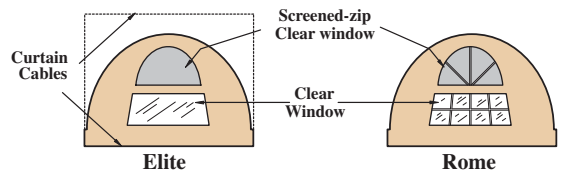

EVENT OPTIONS

JUBILEE SIZES / End Options

End Examples

CURTAINS OPTIONS / All Models

CURTAINS OPTIONS / All Models

WINDOWS

DOORS

COMBINATION

INSIDE VIEW OF CURTAIN

COLORS OPTIONS

Red	Green	Yellow
Blue	Gray	Tan
Translucent	White	

Curtain Examples

HexaGem w/Paris Curtains

Curtains are vertical Drop/Roll-up with Lock In Base Cables