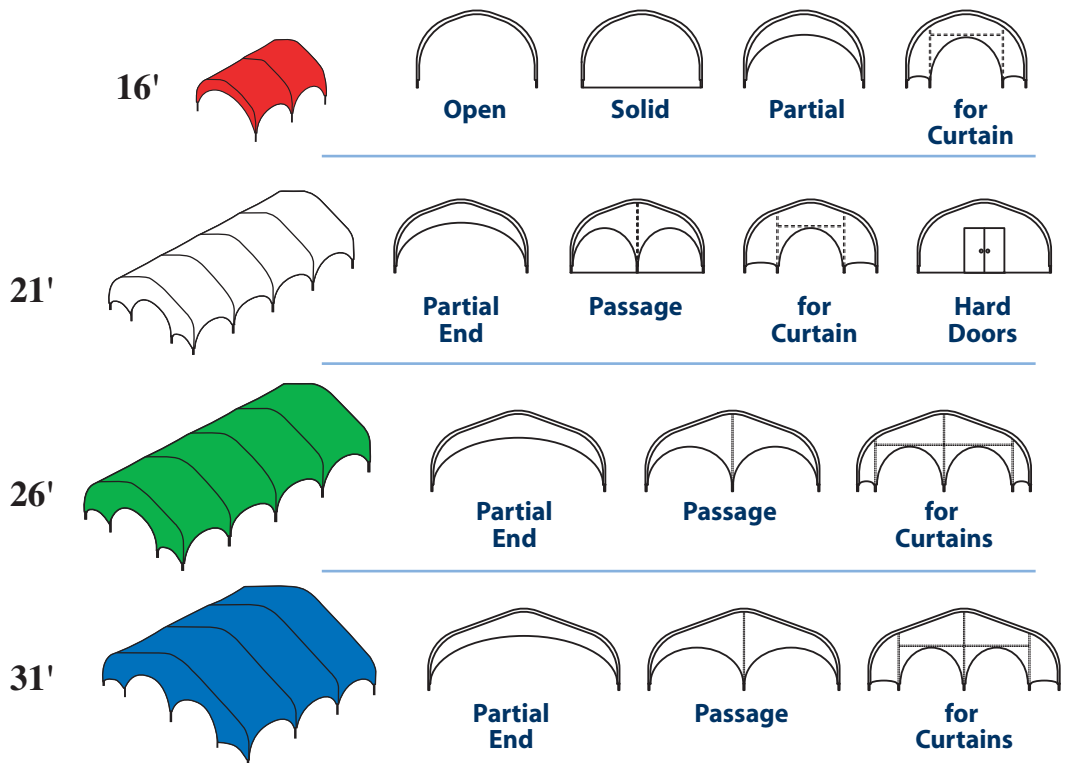

EVENT OPTIONS

JUBILEE SIZES / End Options

End Examples

CURTAINS OPTIONS / All Models

CURTAINS OPTIONS / All Models

WINDOWS

DOORS

COMBINATION

INSIDE VIEW OF CURTAIN

COLORS OPTIONS

Red	Green	Yellow
Blue	Gray	Tan
Translucent	White	

Curtain Examples

HexaGem w/Paris Curtains

Curtains are vertical Drop/Roll-up with Lock In Base Cables