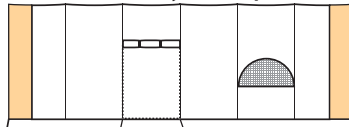

ENTRY OPTIONS

ZIPPER OPTIONS

SIDE OPTIONS

General Utility Side Options

GardenPort Side Configuration

Event Line Side Options

Entry and Window options available on all models

COLOR OPTIONS