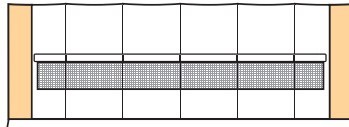

ENTRY OPTIONS

ZIPPER OPTIONS

SIDE OPTIONS

General Utility Side Options

GardenPort Side Configuration

Event Line Side Options

Entry and Window options available on all models

COLOR OPTIONS