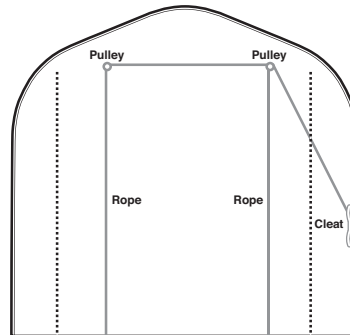

- Red
- Green
- Yellow
- Blue
- Gray
- Tan
- White
- Translucent

WINDOW OPTIONS

ANCHORING OPTIONS

8", 10" SAND ANCHOR

8", 10" SAND ANCHOR

DROP-IN CONCRETE ANCHORS

GRADE 8 HAMMER STRIKE ANCHORS

WOOD LAG ANCHORS

24", 18" or 12" GROUND/ ASPHALT ANCHORS

RVport Entry

West
1-866-984-7778

Midwest
1-800-569-1804

weatherport.com

COMBINATION OPTIONS