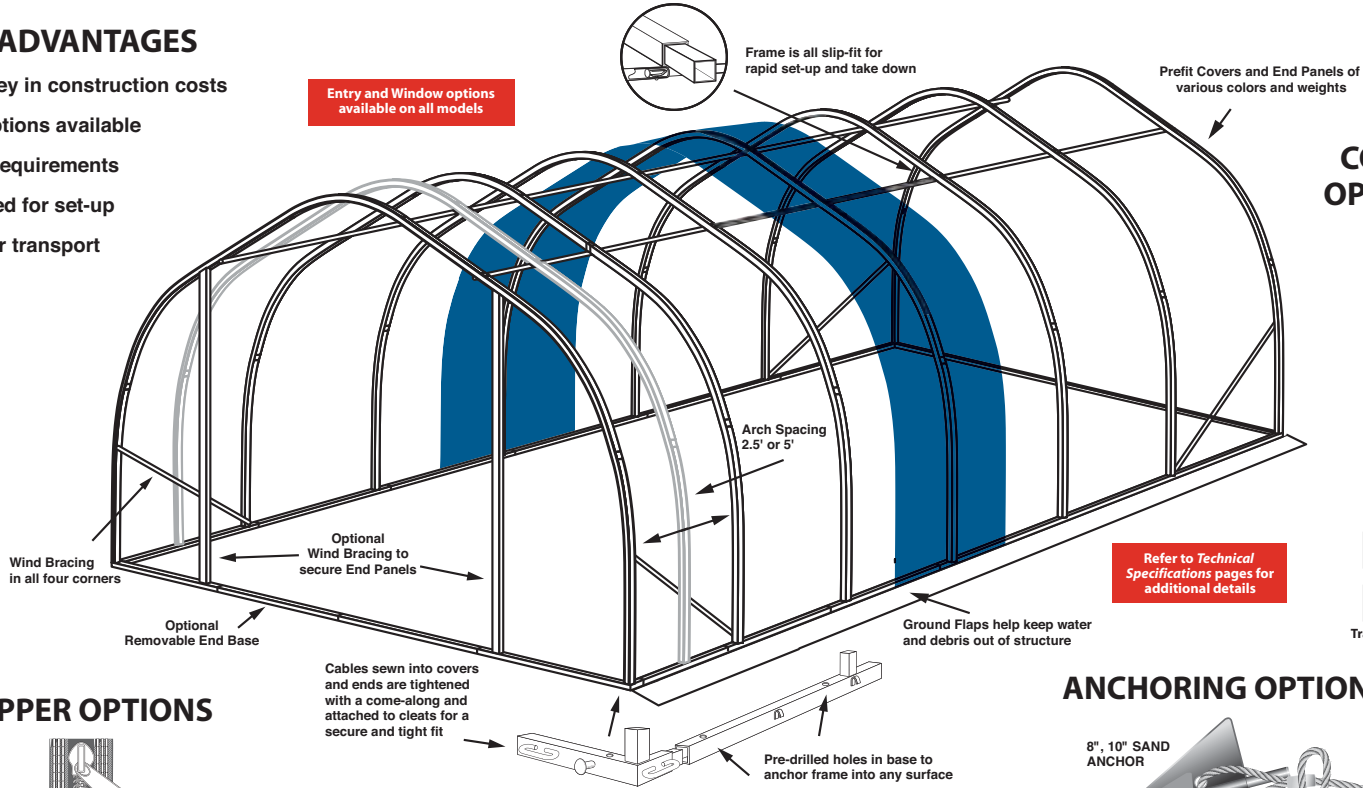

OPTIONS/TECHNICAL FEATURES

GENERAL UTILITY PRODUCTS

TENSION FABRIC ADVANTAGES

- 🌐 Saves time and money in construction costs
- 🌐 100's of sizes and options available
- 🌐 Minimal foundation requirements
- 🌐 Minimal tools required for set-up
- 🌐 Compact package for transport
- 🌐 Maintenance free

ENTRY OPTIONS

ZIPPER OPTIONS

SIDE OPTIONS

General Utility Side Options

GardenPort Side Configuration

Event Line Side Options

Entry and Window options available on all models

COLOR OPTIONS

- Red
- Green
- Yellow
- Blue
- Gray
- Tan
- White
- Translucent

WINDOW OPTIONS

ANCHORING OPTIONS

8", 10" SAND ANCHOR

8", 10" SAND ANCHOR

DROP-IN CONCRETE ANCHORS

GRADE 8 HAMMER STRIKE ANCHORS

WOOD LAG ANCHORS

24", 18" or 12" GROUND/ ASPHALT ANCHORS

RVport Entry

West
1-866-984-7778

Midwest
1-800-569-1804

weatherport.com

COMBINATION OPTIONS