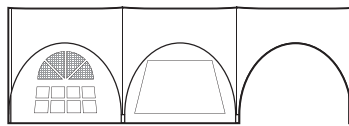

ENTRY OPTIONS

ZIPPER OPTIONS

SIDE OPTIONS

General Utility Side Options

GardenPort Side Configuration

Event Line Side Options

Entry and Window options available on all models

COLOR OPTIONS